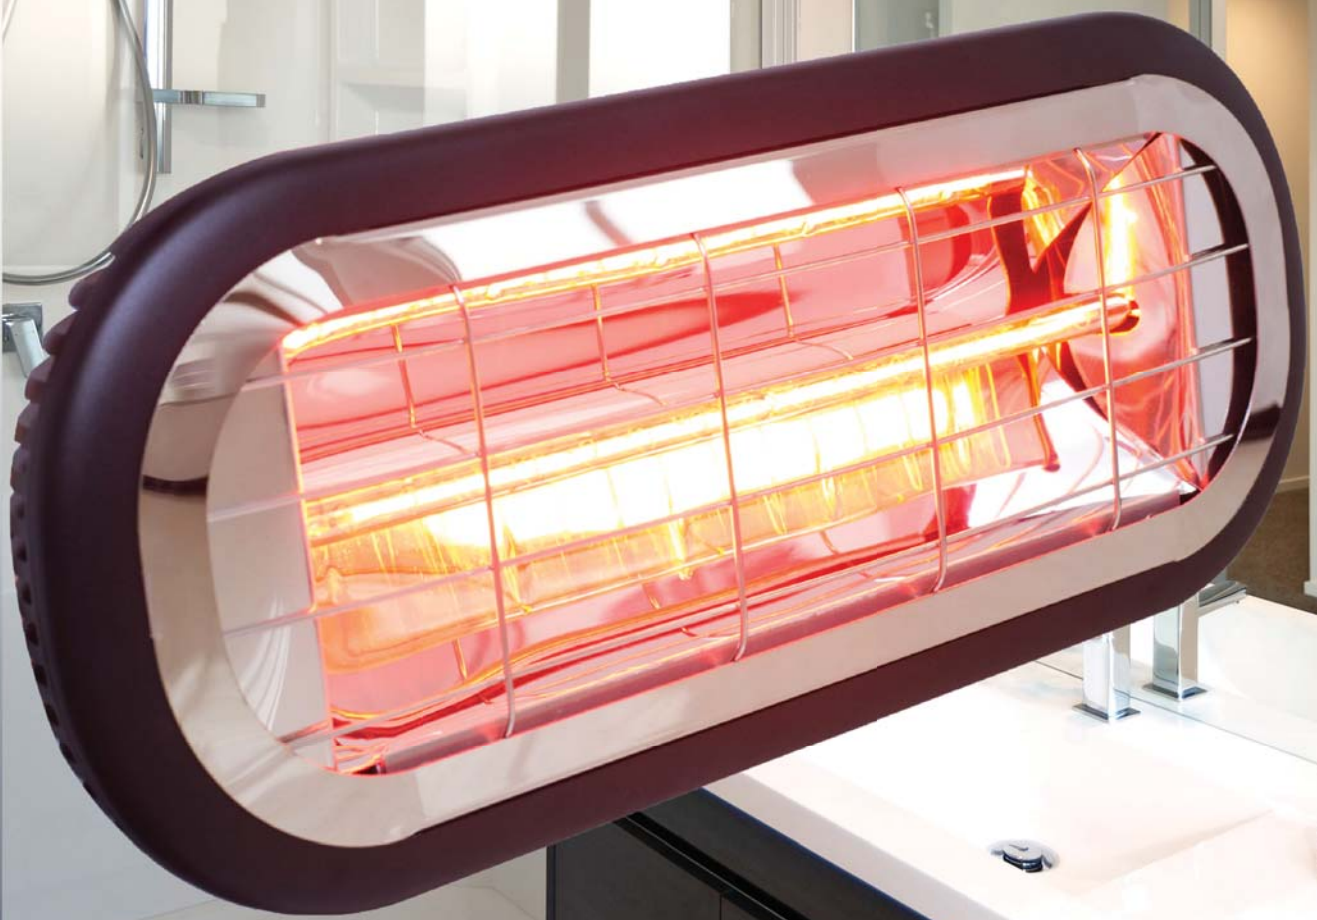

MANROSE®
DESIGNER SERIES

TERRAZZA

INSTANT RADIANT HEATER

**Bathrooms
Couldn't be Better**

Instant Radiant Heat

- Suited to bathroom installations
- Instant projected heat
- 5m² heating area